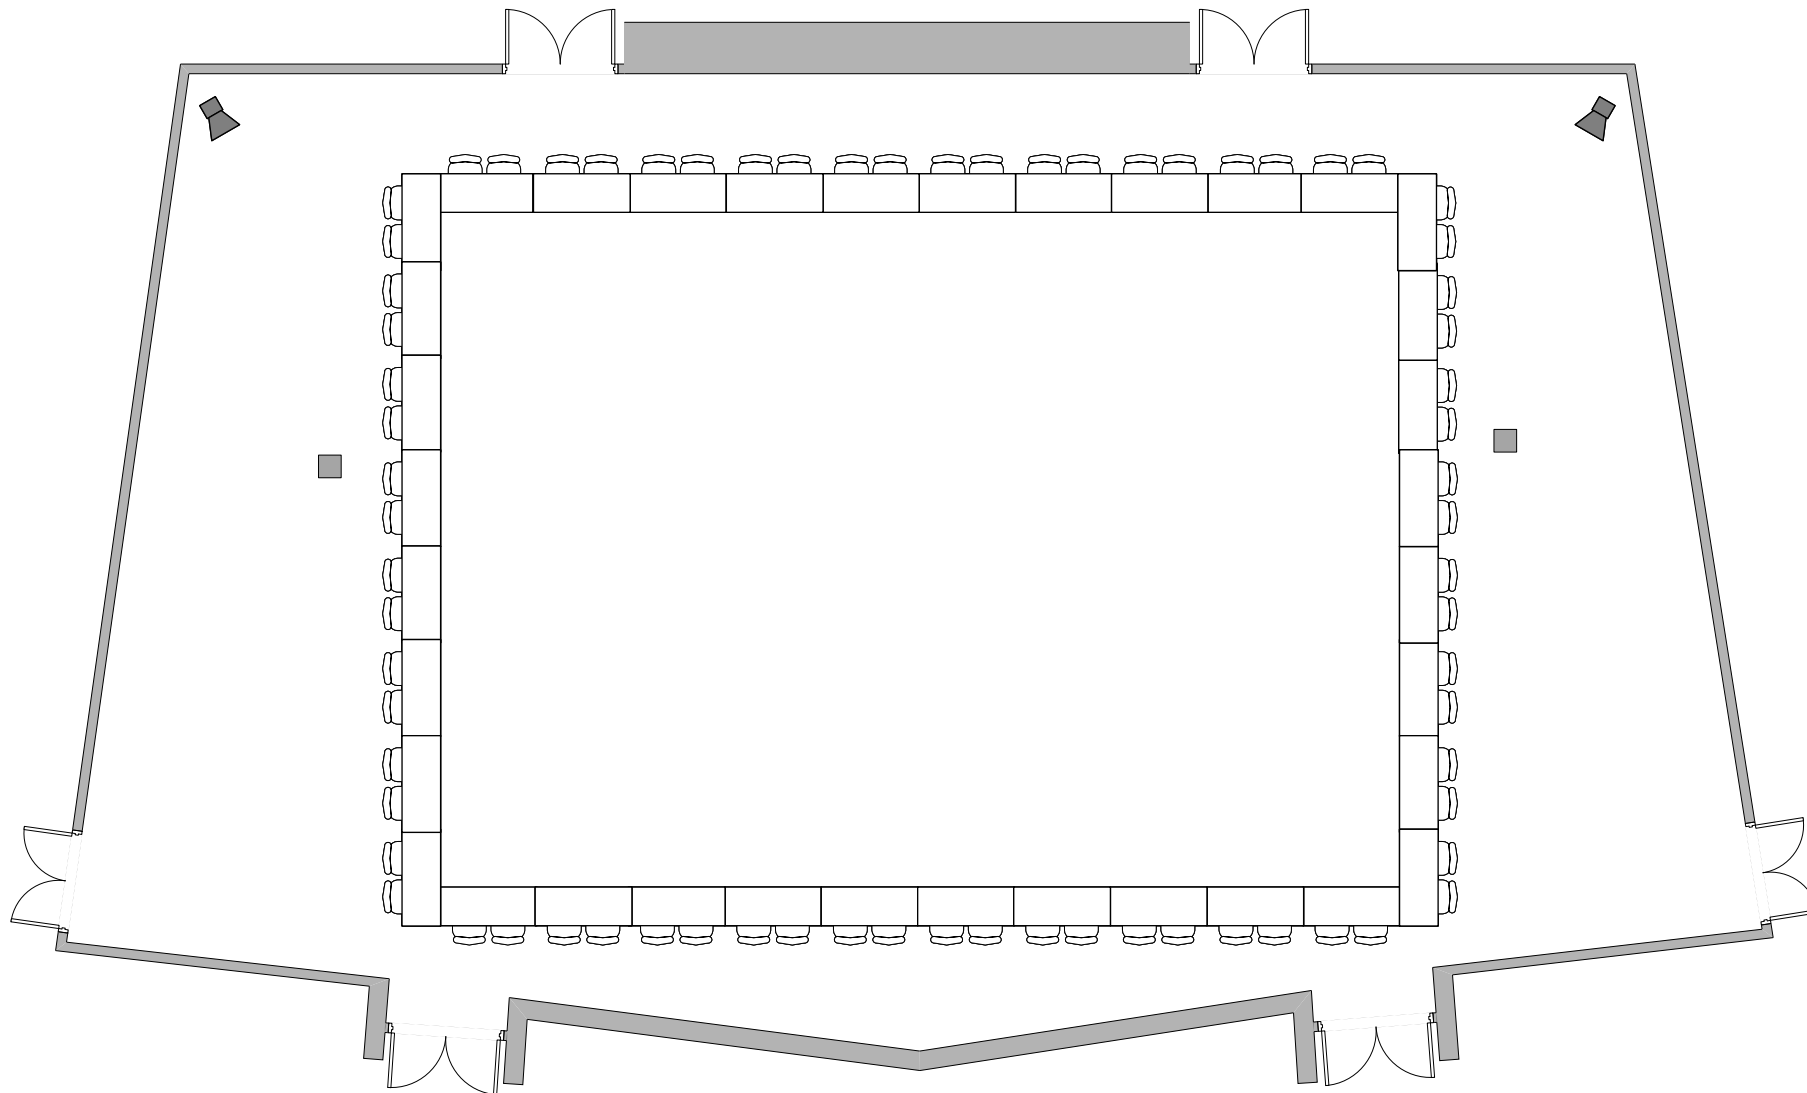

MALÝ SÁL / SMALL HALL

Ženeva max. kapacita 72 osob/ Hollow sq. max. capacity 72 people

LEGENDA/KEY

-  židle/chair
-  150x60cm stůl/table
-  reproduktor/speaker